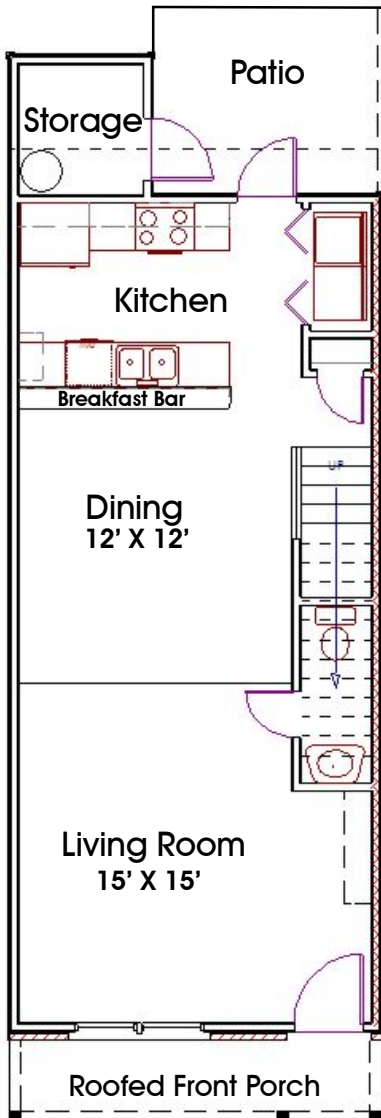

**PROSPERITY PLACE**  
live relax enjoy

Pantry

Powder Room Under Stairs

Optional Fireplace

UP

3 Bedrooms  
2-1/2 Bathrooms  
Living Area: 1,245 sq ft  
Total Roofed: 1,345 sq ft

Pull Down Attic Stairs To Storage Area In Attic