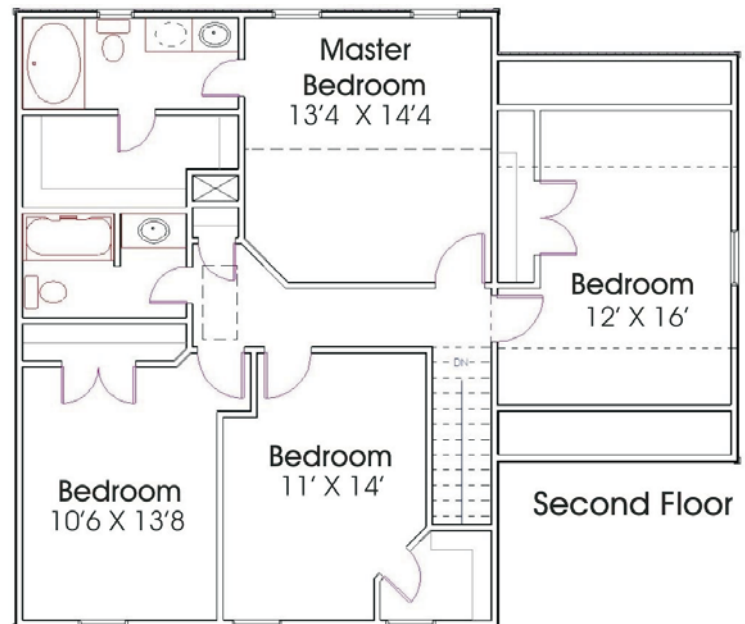

The Dogwood III

Elevation #1

Elevation #2

Elevation #1B

Elevation #2B

Living Area: 1,452 sq ft
 Total Roofed: 1,795 sq ft