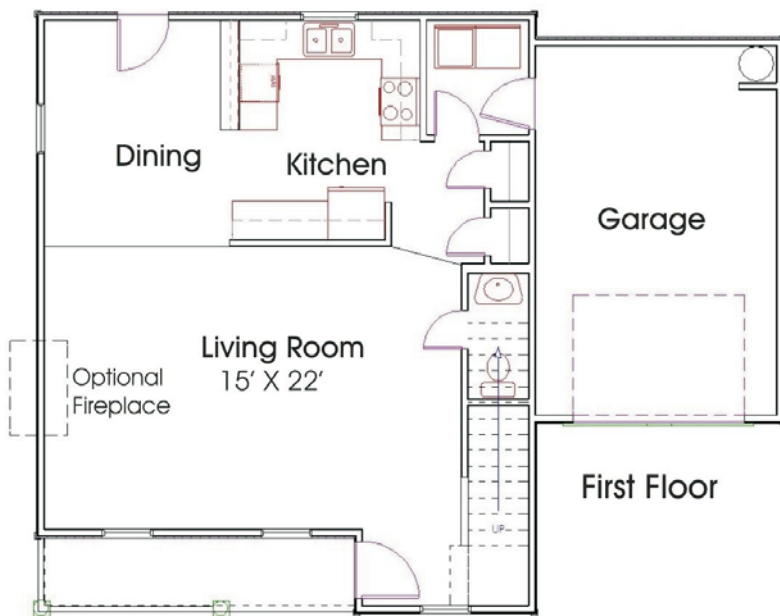

The Dogwood III

Elevation #1

Elevation #2

Elevation #1B

Elevation #2B

Living Area: 1,452 sq ft
 Total Roofed: 1,795 sq ft