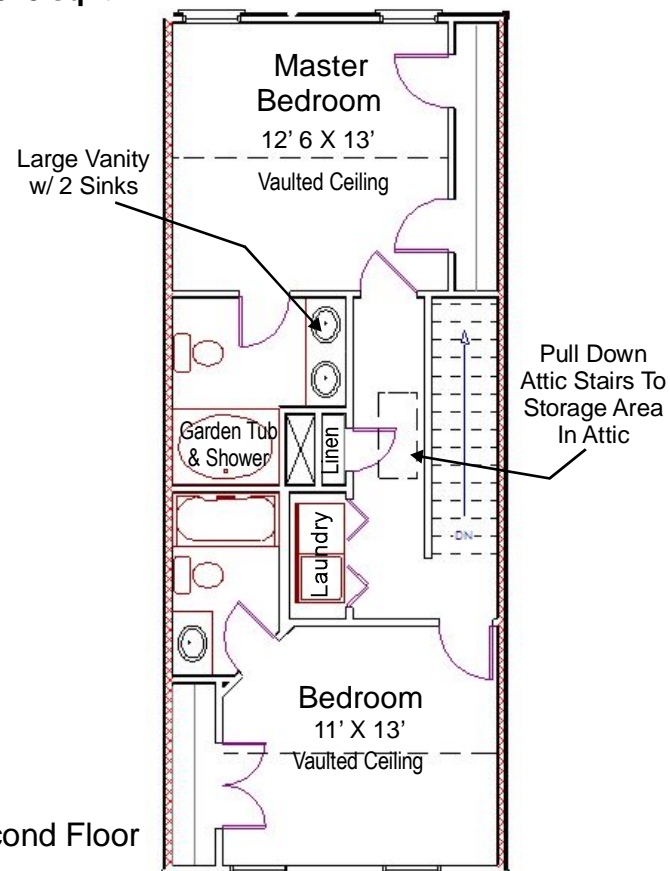

The Argent

Elevation #1

Elevation #2

Shown with Opt Porch Railing

2 Bedrooms
2-1/2 Bathrooms

Living Area: 1,213 sq ft

Total Roofed: 1,313 sq ft

First Floor

Second Floor