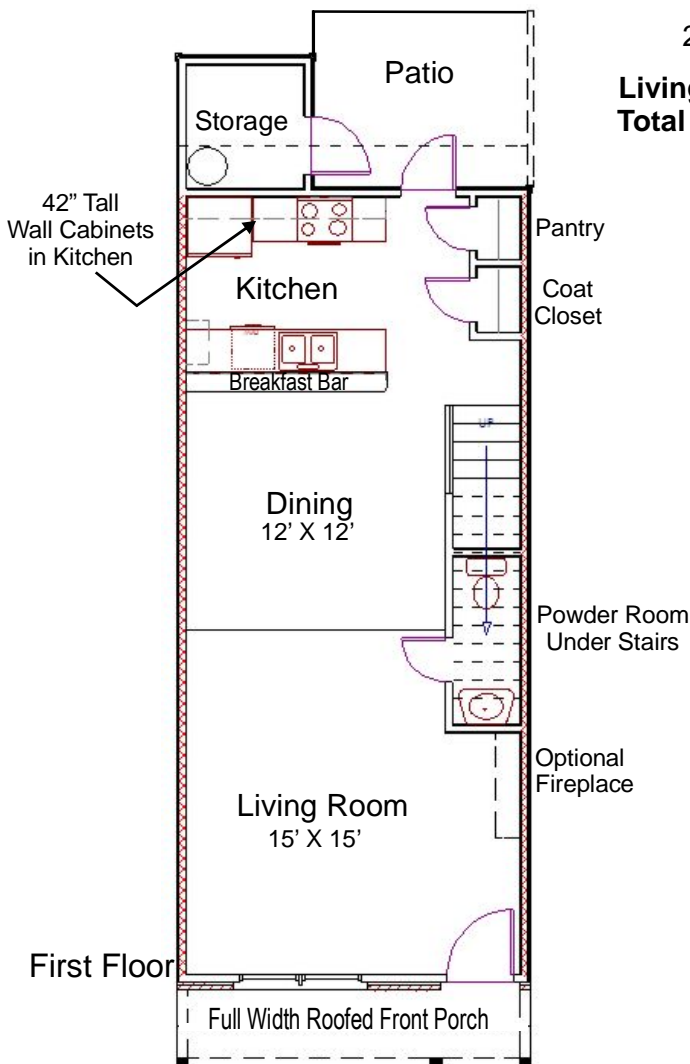

The Argent

Elevation #1

Elevation #2

Shown with Opt Porch Railing

2 Bedrooms
2-1/2 Bathrooms

Living Area: 1,213 sq ft

Total Roofed: 1,313 sq ft

First Floor

Second Floor