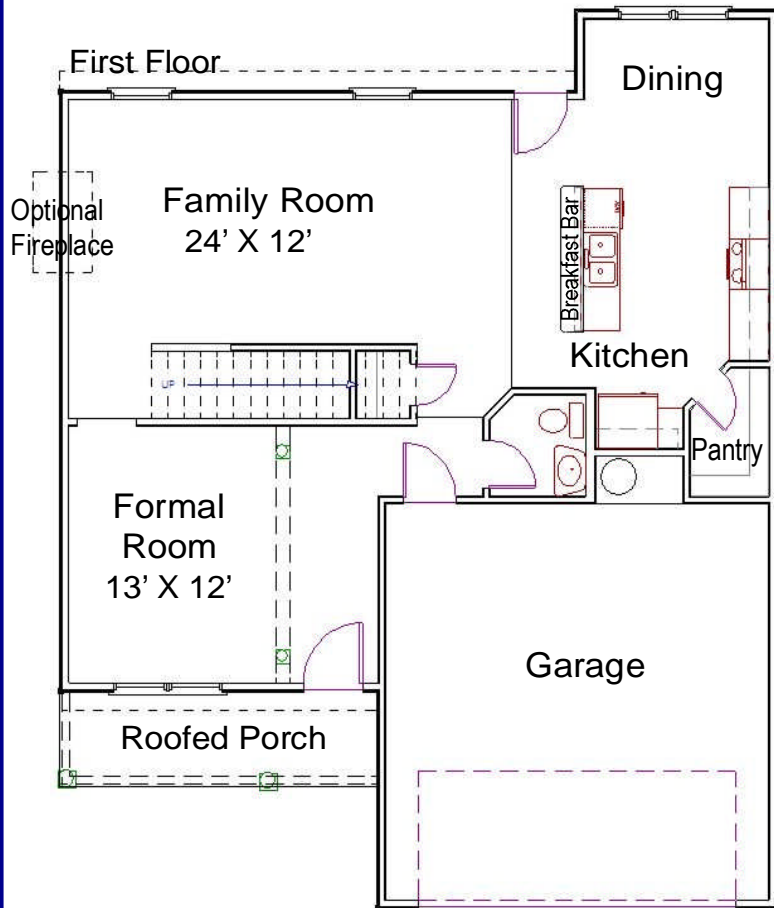

The Bentley

Elevation #2B

Elevation #3

4 Bedroom
2-1/2 Bathrooms
2,140 Sq Ft Living Area

Brick, Stone & Siding Colors are Illustrations Only - All Colors & Materials Subject to Selection Choices & Availability
This flyer pertains to Bentley homes built after 11-10-2011