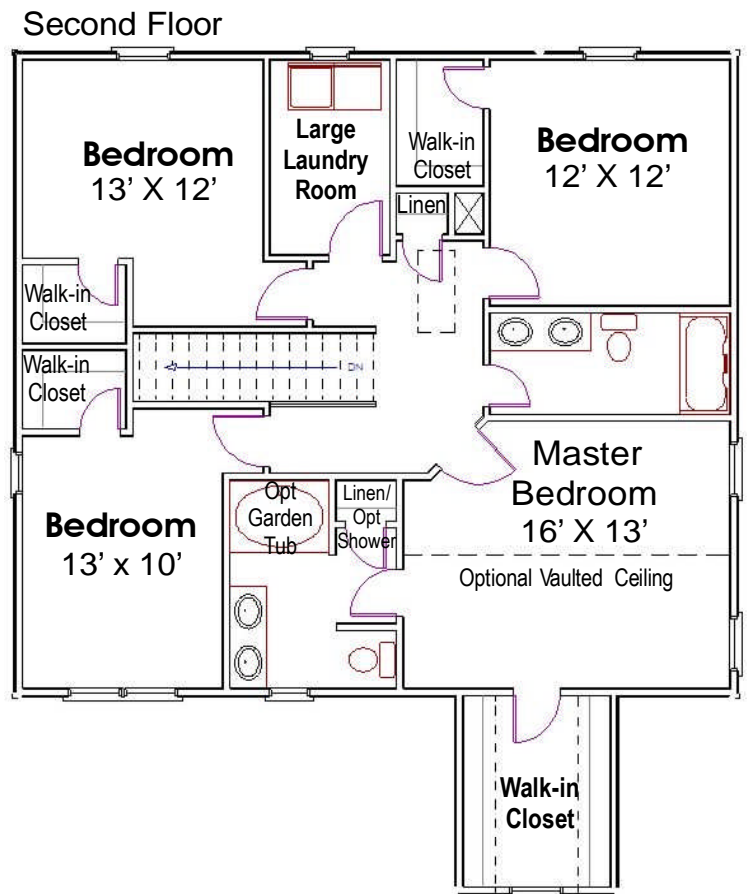

The Bentley

Elevation #2B

Elevation #3

4 Bedroom
2-1/2 Bathrooms
2,140 Sq Ft Living Area

Brick, Stone & Siding Colors are Illustrations Only - All Colors & Materials Subject to Selection Choices & Availability
This flyer pertains to Bentley homes built after 11-10-2011