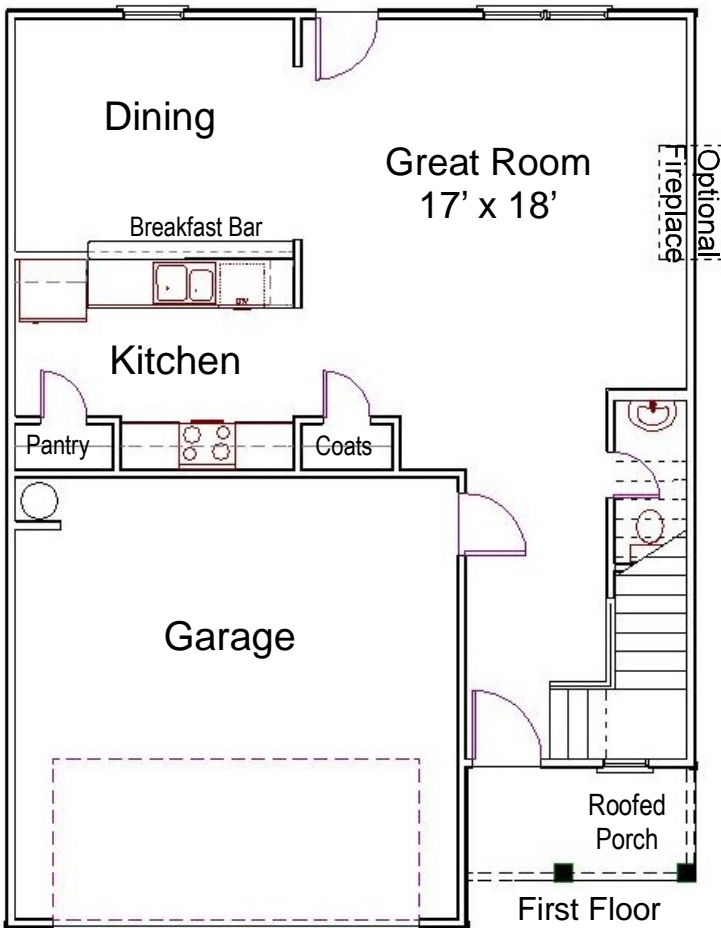

The Carlisle-II

Elevation #1: Without Stone Elevation #2: With Stone

Elevation #3: Without Stone Elevation #4: With Stone

4 Bedrooms
2-1/2 Bathrooms
1,916 Sq Ft Living Area

Brick, Stone & Siding Colors are Illustrations Only - All Colors & Materials Subject to Selection Choices & Availability