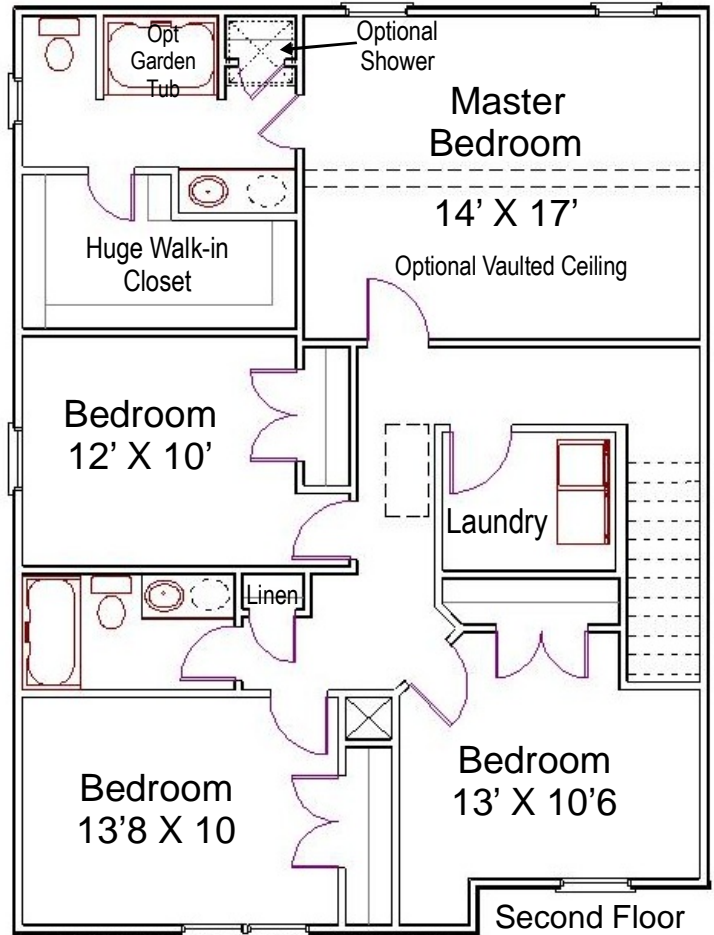

The Carlisle-II

Elevation #1: Without Stone Elevation #2: With Stone

Elevation #3: Without Stone Elevation #4: With Stone

4 Bedrooms
2-1/2 Bathrooms
1,916 Sq Ft Living Area

Brick, Stone & Siding Colors are Illustrations Only - All Colors & Materials Subject to Selection Choices & Availability