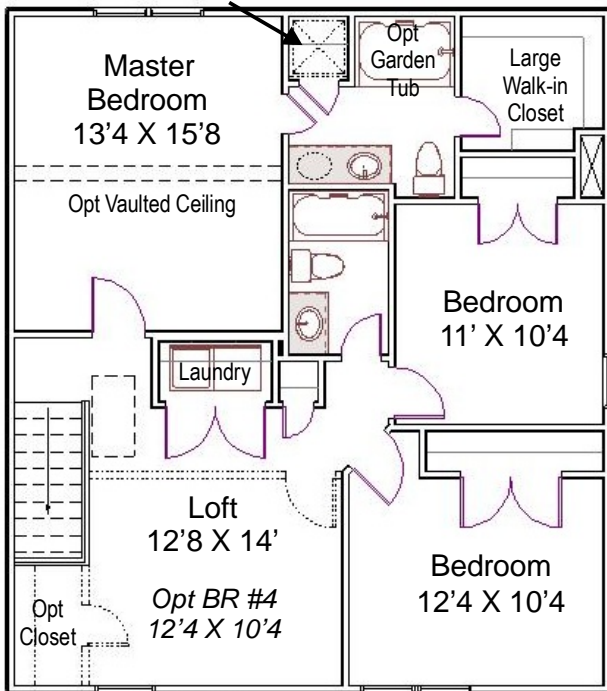

The Devon

Elevation #1

Elevation #2

Elevation #3 Opt Shower

Elevation #4

Second Floor

1,800 Sq Ft Living Area

3 Bedroom/ Loft
Opt 4 Bedroom
2-1/2 Baths