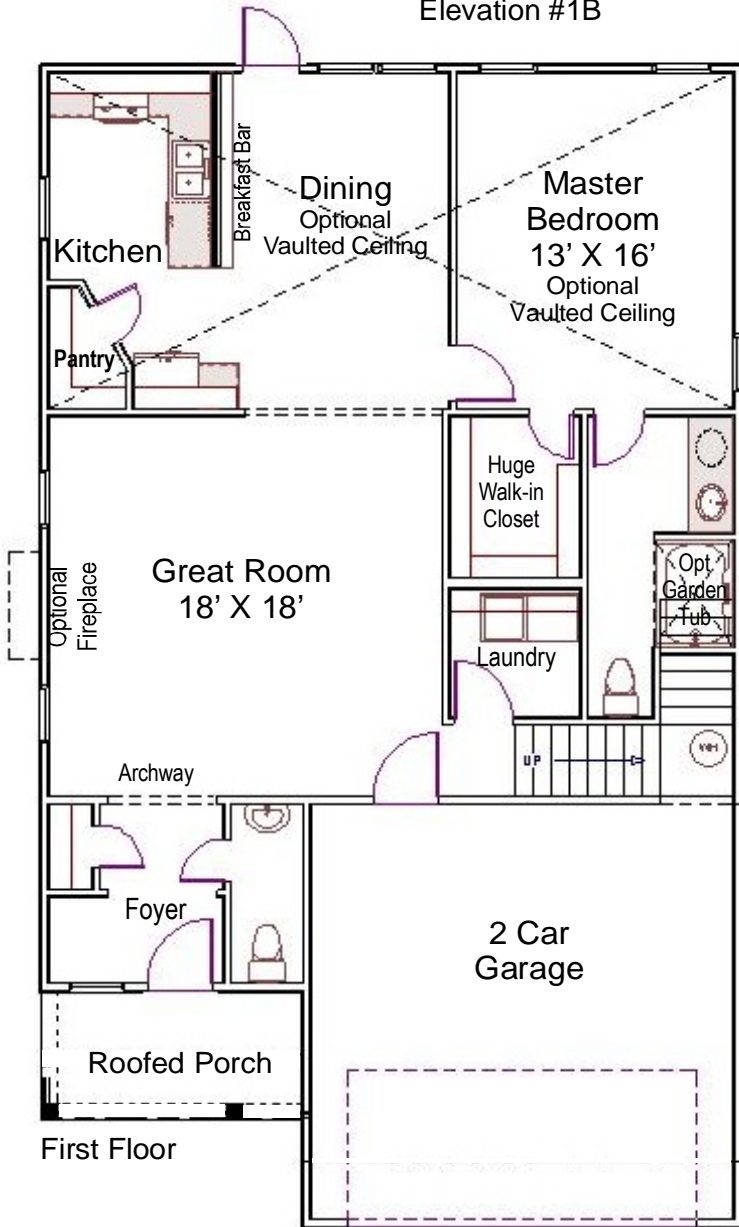

The Emery

Elevation #1B

Elevation #2B

4 BR plus Loft
2-1/2 Bathroom
2,165 Sq Ft Living Area

Stone, Brick & Siding Colors Are Illustrations Only. All Colors & Materials Subject to Selection Choices & Availability