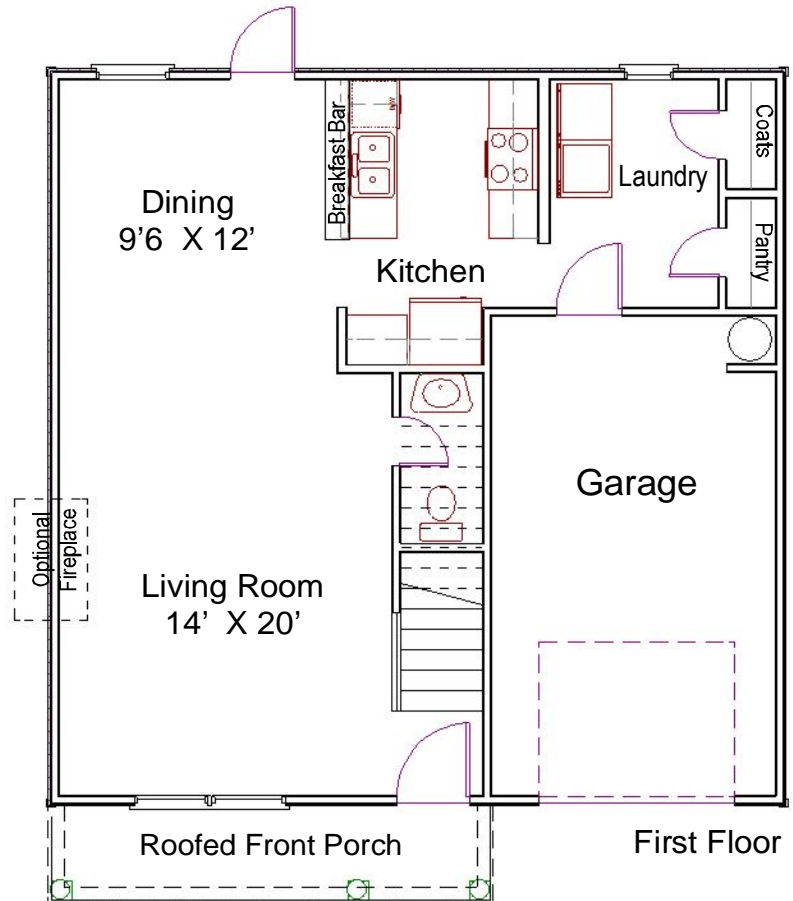

The Lambert

Elevation #4
Shown with Optional Roofed Front Porch and Optional Brick

Elevation #2
Shown with Optional Roofed Front Porch and Optional Brick

Second Floor

3 Bedrooms
2-1/2 Bathrooms
1,559 Sq Ft Living Area

First Floor