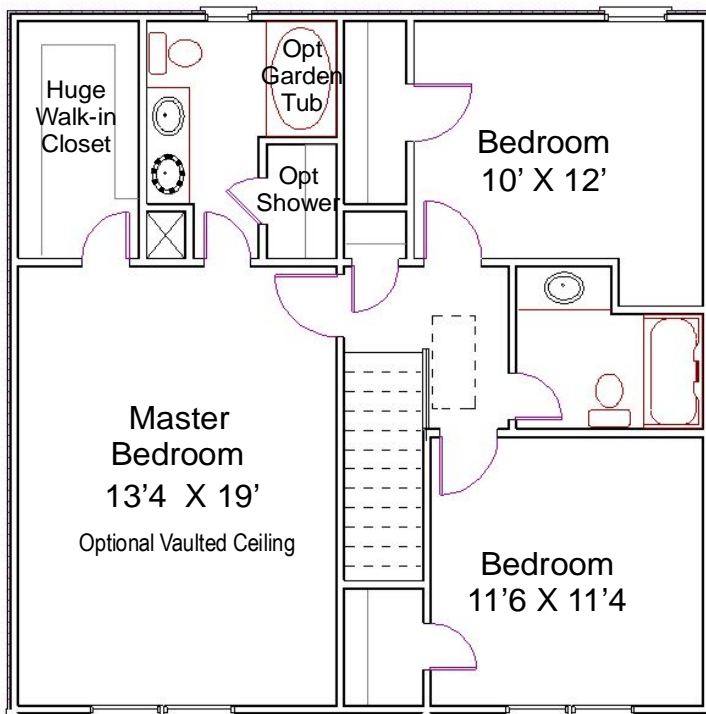

The Lambert

Elevation #4
Shown with Optional Roofed Front Porch and Optional Brick

Elevation #2
Shown with Optional Roofed Front Porch and Optional Brick

Second Floor

3 Bedrooms
2-1/2 Bathrooms
1,559 Sq Ft Living Area

First Floor