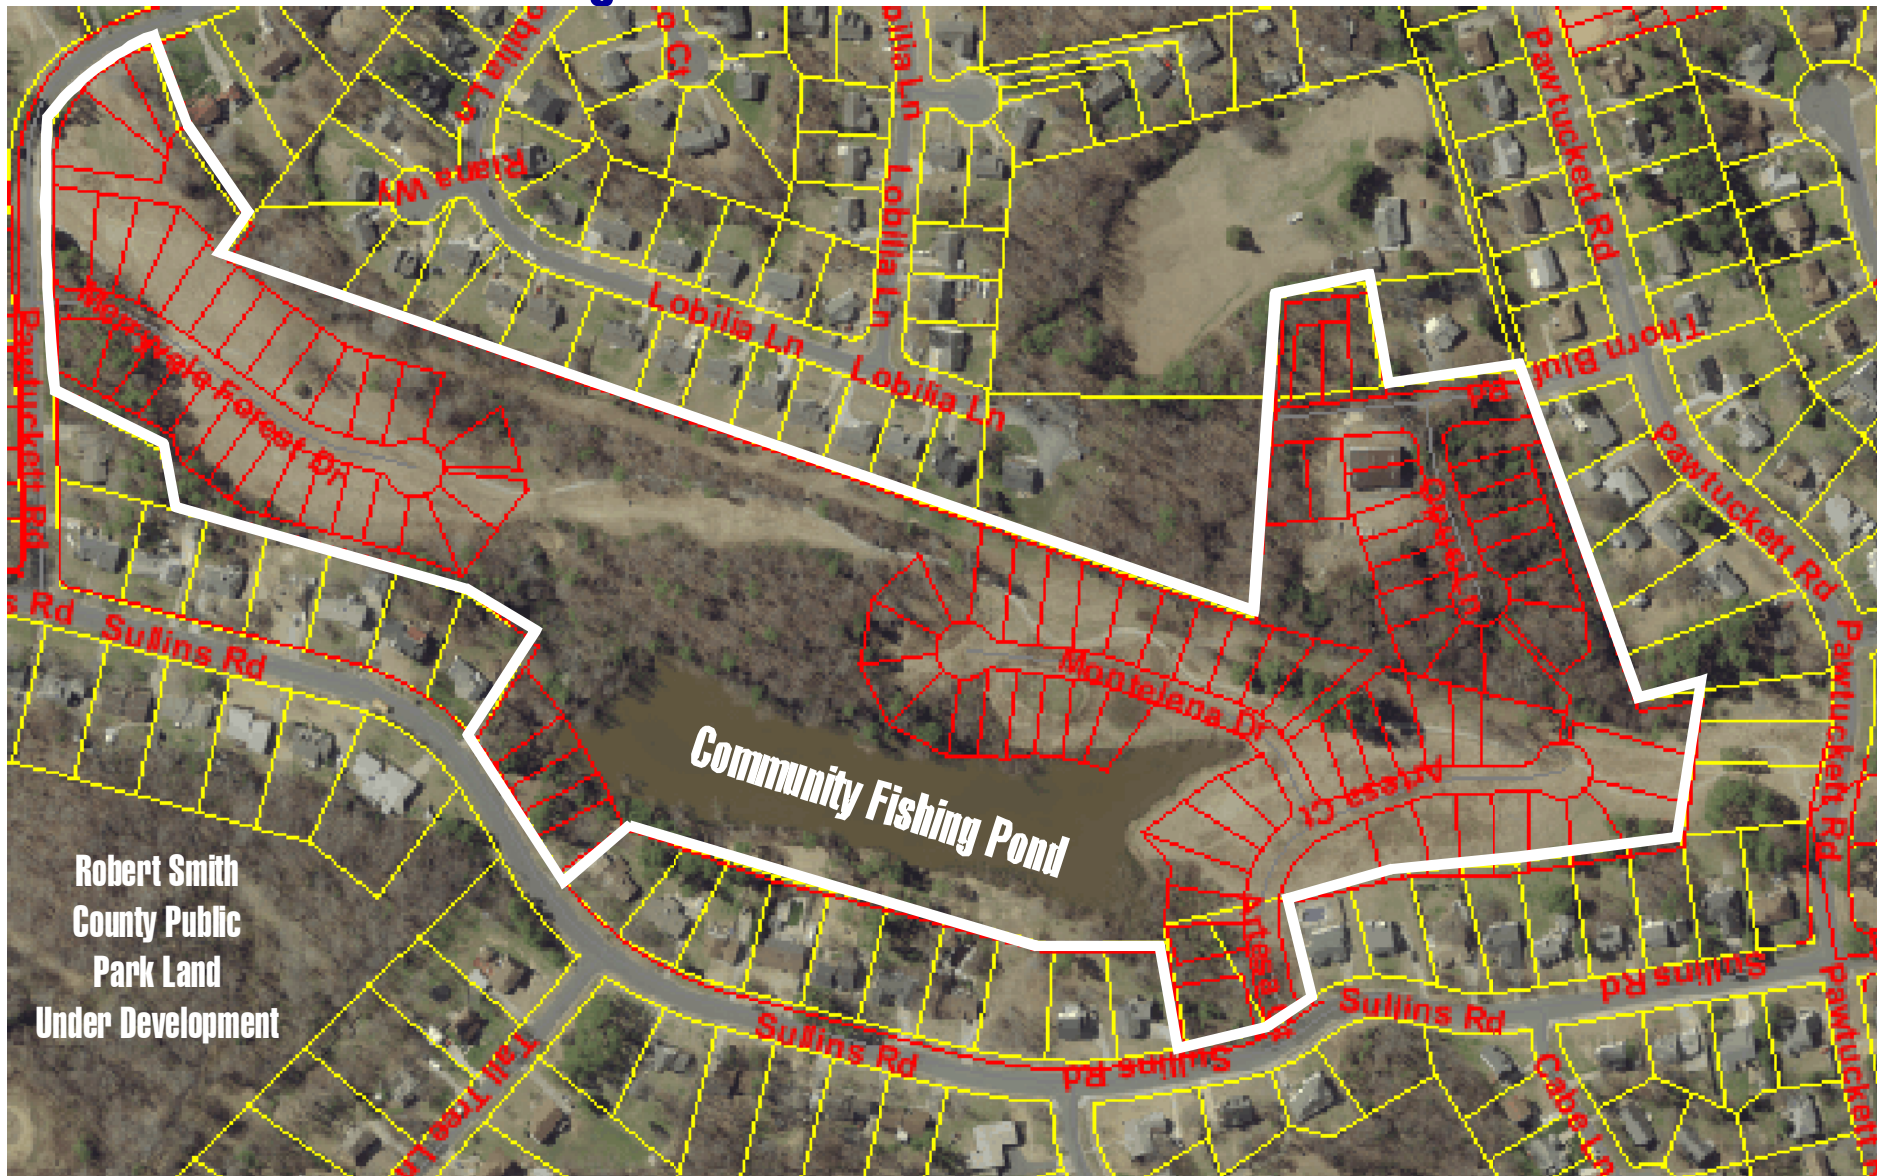

Lakewood Ridge - Total of 98 Homes - 18 Waterfront Homes

Waterfront Homeowners May Install Own Dock on Pond
Convenient to I-485 & I-85
Home Prices from the \$110's