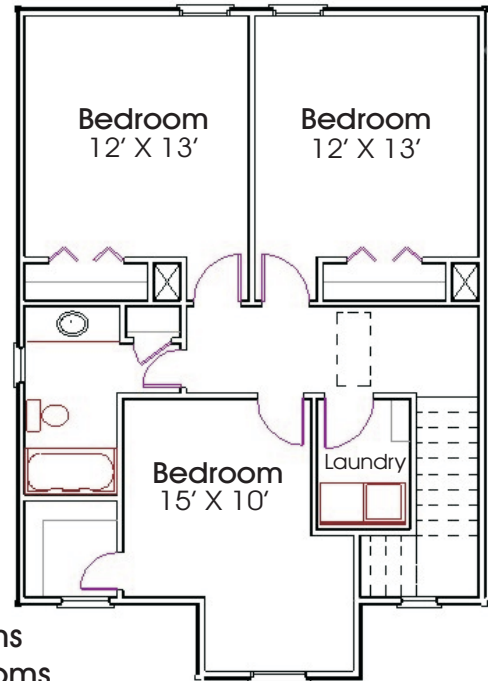

The Anderson

Elevation #3

Elevation #4

Elevation #5

Brick, Stone & Siding
Colors Are Illustrations
Only - All Colors &
Materials Subject
To Selection Choices
And Availability

4 Bedrooms
2-1/2 Bathrooms
Living Area: 1,951 sq ft
Total Roofed: 2,446 sq ft