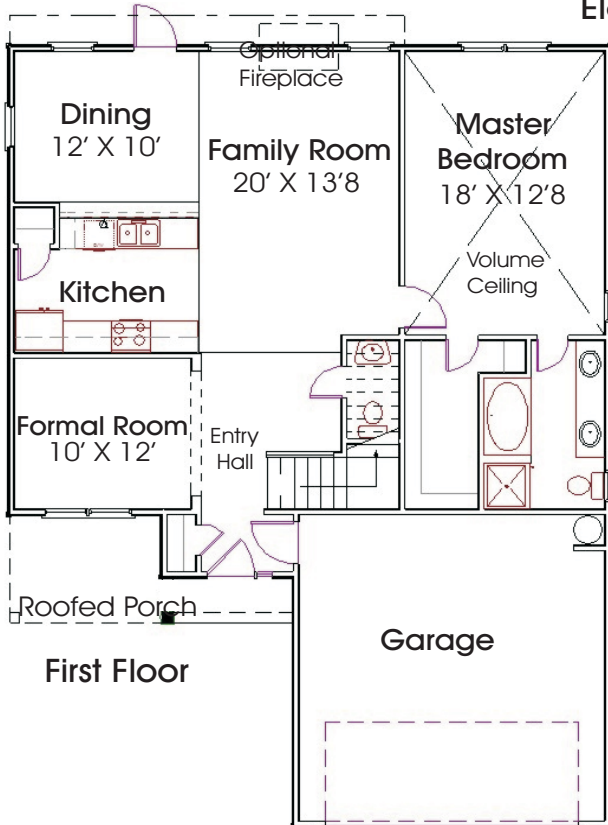

The Anderson

Elevation #3

Elevation #4

Elevation #5

Brick, Stone & Siding
Colors Are Illustrations
Only - All Colors &
Materials Subject
To Selection Choices
And Availability

4 Bedrooms
2-1/2 Bathrooms
Living Area: 1,951 sq ft
Total Roofed: 2,446 sq ft