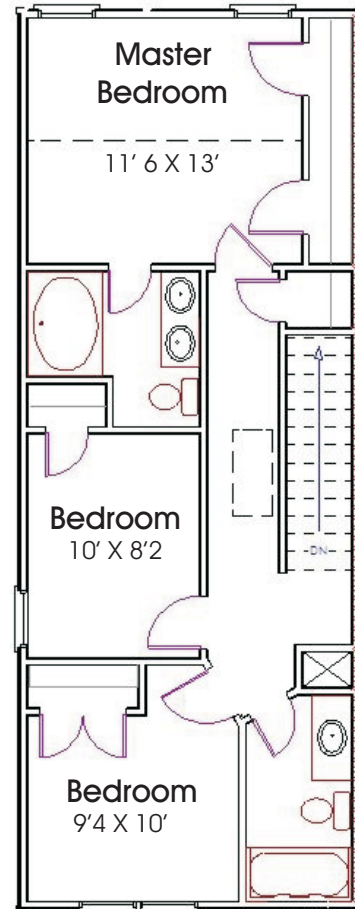

The Ballard

First Floor

3 Bedrooms
2-1/2 Bathrooms
Living Area: 1,194 sq ft
Total Roofed: 1,294 sq ft

Second Floor