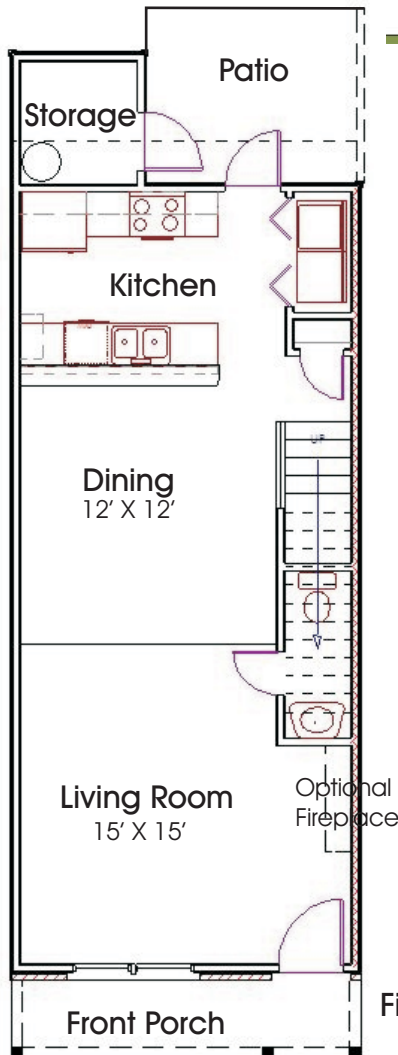

The Ballard

First Floor

3 Bedrooms
2-1/2 Bathrooms
Living Area: 1,194 sq ft
Total Roofed: 1,294 sq ft

Second Floor