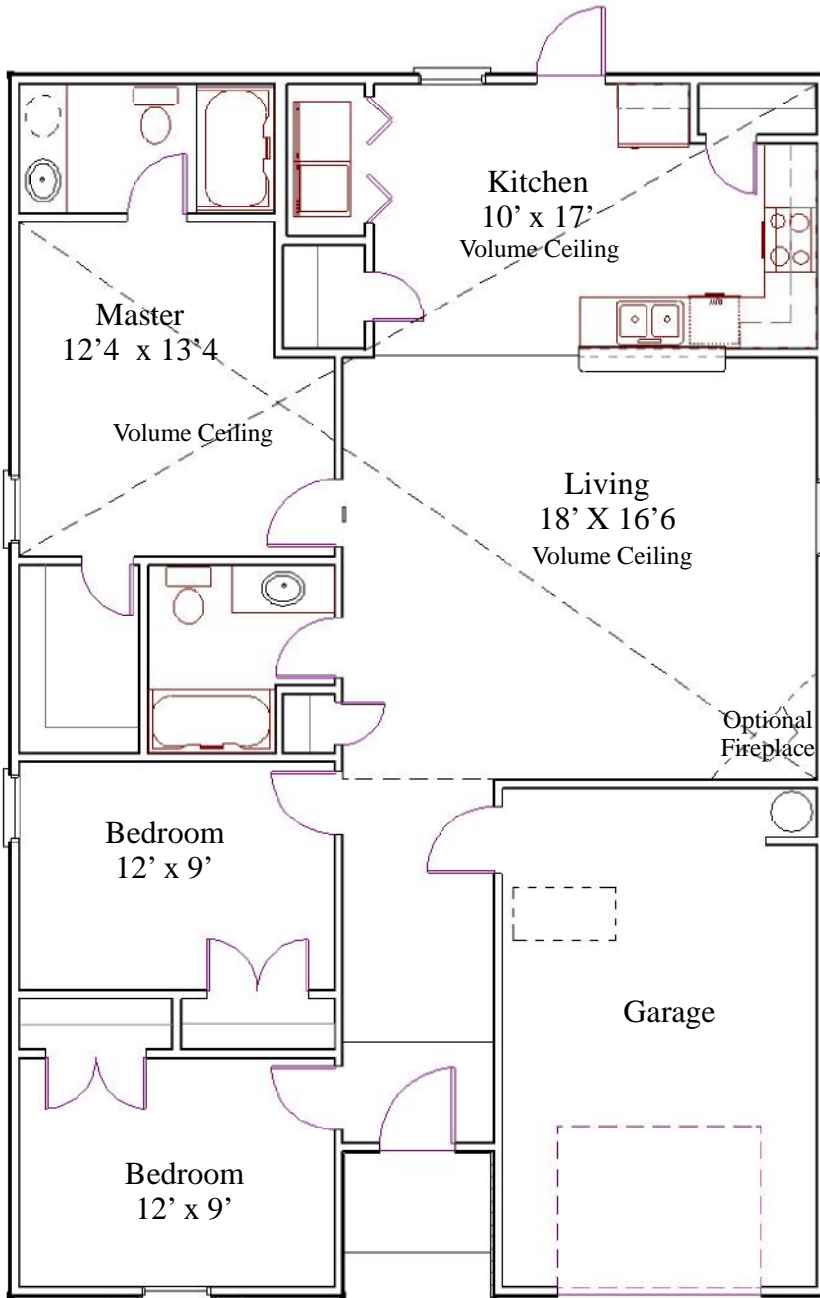

The Brookdale

Elevation #1

Elevation #2

Living Area: 1,242 sq. ft.
 Total Roofed: 1,526 sq. ft.

3 Bedrooms
 2 Bathrooms