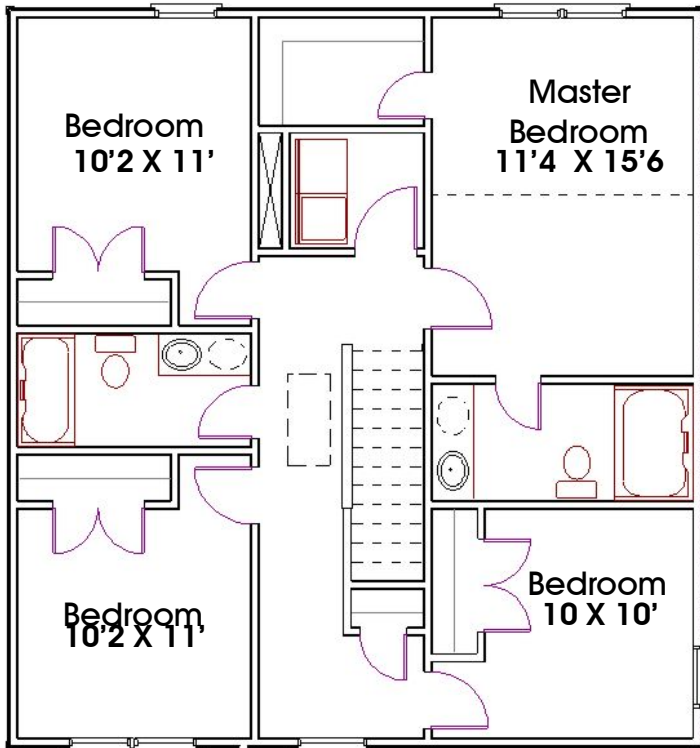

The Lakewood

Elevation #3

Elevation #4

Second Floor

Living Area: 1,619 sq ft
Total Roofed: 1,899 sq ft

4 Bedrooms
2-1/2 Bathrooms