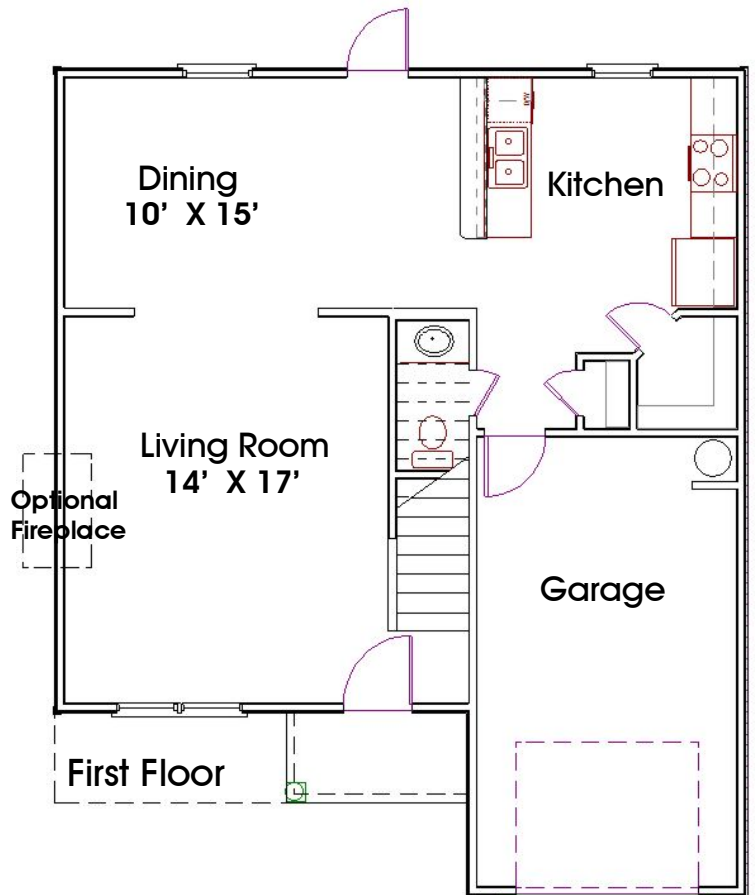

The Lakewood

Elevation #3

Elevation #4

Second Floor

Living Area: 1,619 sq ft
Total Roofed: 1,899 sq ft

4 Bedrooms
2-1/2 Bathrooms