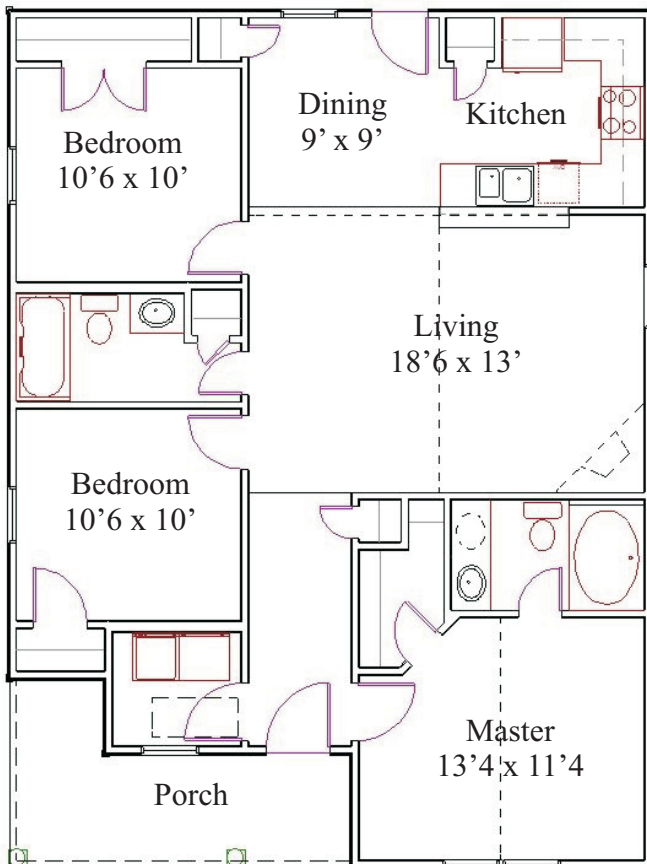

The Sonoma

Elevation #1

Elevation #2

Elevation #3

Elevation #4

3 Bedrooms
2 Bathrooms

Living Area: 1,098 sq ft
Total Roofed: 1,202 sq ft